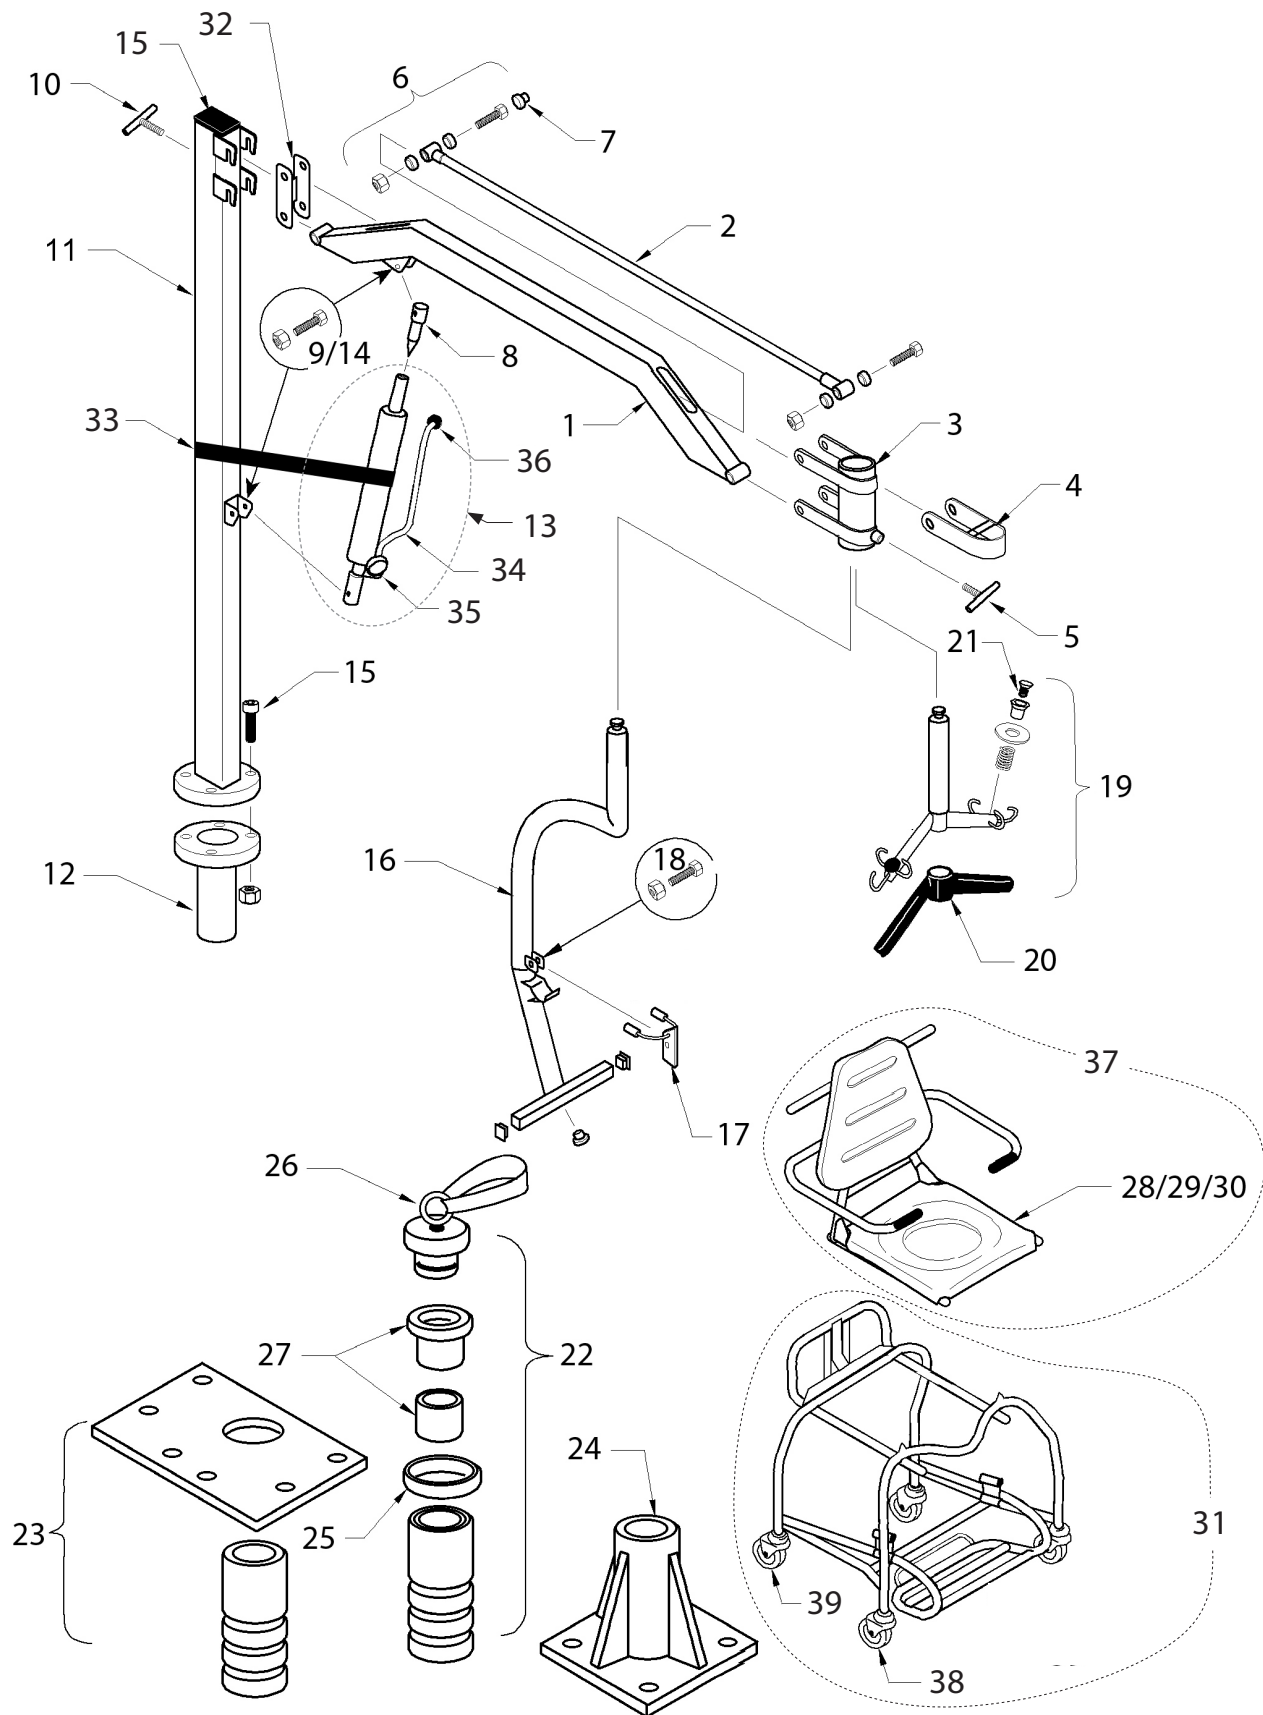

Parts Manual

Oxford® Dipper 140

NO	PART NUMBER	DESCRIPTION	QTY	SERIAL NO.
1	DT/1120	Boom only	1	
2	DT-1132	Link rod	1	
3	DT/1173	Chair support socket	1	
4	DT/1176	Safety latch - chair support	1	
5	808003.10108	'T' bar screw (small)	Kit	
6	808003.10109	Boom fixings and fittings	Kit	
7	322-41030	10mm white plastic caps	20	
8	DT/1229	Ram extension	1	
9	808003.10110	Ram/boom fixing	Kit	
10	808003.10111	'T' bar screw (large)	Kit	
11	808003.10112	Mast only	Kit	
12	808003.10113	Mast pivot pin	Kit	
13	HY/3572	Dipper hydraulic unit	1	
14	808003.10115	Ram/mast fixing	Kit	
15	808003.10116	Mast fixings and fittings	Kit	
16	808388.10002	Chair support tube complete	Kit	
17	808003.10117	Safety latch (seat)	Kit	
18	808003.10118	Chair support tube fixings and fittings	Kit	
19	OP10018	Dipper spreader bar complete assembly	1	
20	EM/2993	Spreader bar cover (black)	1	
21	808003.10013	Sling retainer assembly	Kit	
22	OP10015	'A' socket complete	1	
23	OP10016	'B' socket complete	1	
24	OP10017	'C' socket complete	1	
25	DT/2434	Socket surround	1	
26	808003.10119	Socket blanking plug	Kit	
27	808003.10120	Socket bearing set	Kit	
28	808003.10074	Ranger commode seat (seat, backrest and fixings)	1	
29	OP10011	Ranger shower seat only	1	
30	808003.10086	Ranger padded commode seat (seat, backrest and fixings)	1	
31	83035	Ranger transporter complete	1	
-	750210J2	Lap strap (not shown)	1	
-	50070	Full harness (not shown)	1	
32	DT-1270	Boom carrier	1	
33	362-00030	Dipper hydraulic strap	1	
34	15026	Pump handle	1	
35	322-42040	Hand wheel	1	
36	322-14010	Hydraulic pump handle knob	1	
-	211-16915	'C' socket bolts (not shown)	1	
37	83013	Ranger seat complete (Includes lap strap)	1	
38	311-41110	100mm front castor (braked)	1	
39	311-42110	100mm rear castor	1	