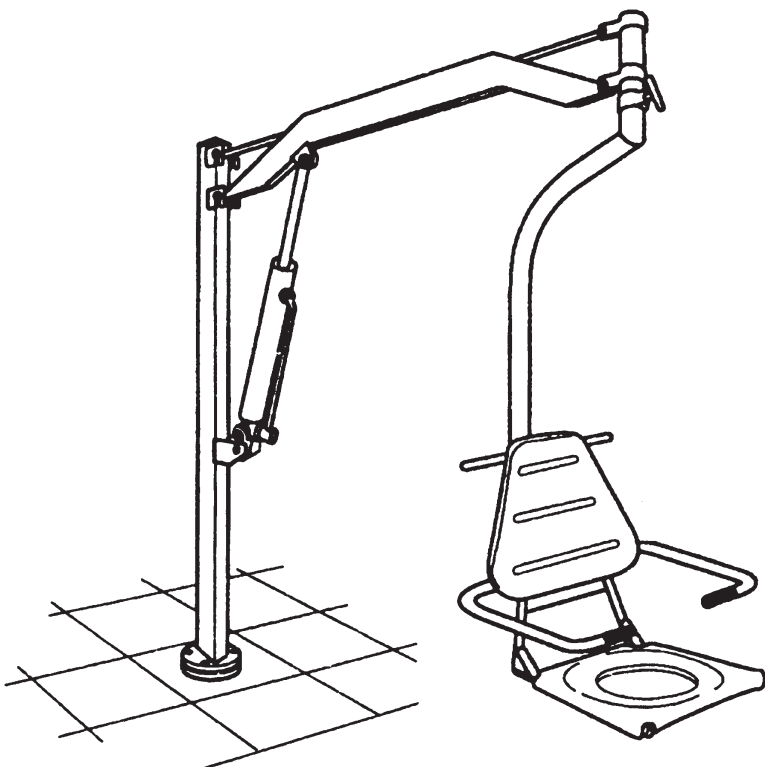

Parts Manual

Oxford® Dipper 140

NO	PART NUMBER	DESCRIPTION	QTY	SERIAL NO.
1	DT/1120	Boom only	1	
2	DT-1132	Link rod	1	
3	DT/1173	Chair support socket	1	
4	DT/1176	Safety latch - chair support	1	
5	808003.10108	'T' bar screw (small)	Kit	
6	808003.10109	Boom fixings and fittings	Kit	
7	322-41030	10mm white plastic caps	20	
8	DT/1229	Ram extension	1	
9	808003.10110	Ram/boom fixing	Kit	
10	808003.10111	'T' bar screw (large)	Kit	
11	808003.10112	Mast only	Kit	
12	808003.10113	Mast pivot pin	Kit	
13	HY/3572	Dipper hydraulic unit	1	
14	808003.10115	Ram/mast fixing	Kit	
15	808003.10116	Mast fixings and fittings	Kit	
16	808388.10002	Chair support tube complete	Kit	
17	808003.10117	Safety latch (seat)	Kit	
18	808003.10118	Chair support tube fixings and fittings	Kit	
19	OP10018	Dipper spreader bar complete assembly	1	
20	EM/2993	Spreader bar cover (black)	1	
21	808003.10013	Sling retainer assembly	Kit	
22	OP10015	'A' socket complete	1	
23	OP10016	'B' socket complete	1	
24	OP10017	'C' socket complete	1	
25	DT/2434	Socket surround	1	
26	808003.10119	Socket blanking plug	Kit	
27	808003.10120	Socket bearing set	Kit	
28	808003.10074	Ranger commode seat (seat, backrest and fixings)	1	
29	OP10011	Ranger shower seat only	1	
30	808003.10086	Ranger padded commode seat (seat, backrest and fixings)	1	
31	83035	Ranger transporter complete	1	
-	750210J2	Lap strap (not shown)	1	
-	50070	Full harness (not shown)	1	
32	DT-1270	Boom carrier	1	
33	362-00030	Dipper hydraulic strap	1	
34	15026	Pump handle	1	
35	322-42040	Hand wheel	1	
36	322-14010	Hydraulic pump handle knob	1	
-	211-16915	'C' socket bolts (not shown)	1	
37	83013	Ranger seat complete (Includes lap strap)	1	
38	311-41110	100mm front castor (braked)	1	
39	311-42110	100mm rear castor	1	